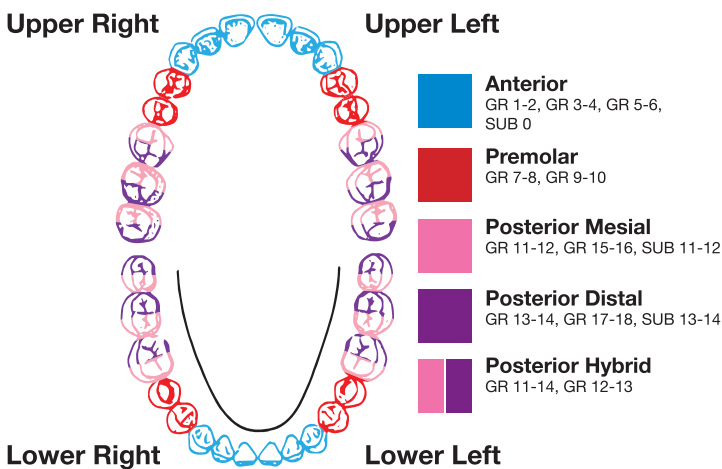

D-LITE

Specialty scalers and curettes

D-Lite scalers & curettes are specially designed with you in mind. Achieve peak performance and maximize patient care with durable, color-coded, 100% stainless steel instruments.

INNOVATIVE TIP DESIGNS

- **Ion charged technology** increases edge retention
- **Computerized hydraulic forming** ensures 100% angle accuracy.
- Made in America

D-LITE HANDLE

- #6 Light easy grip handle
- Smooth transition from shank to handle
- Available single & double ended
- 440A stainless steel
- Diamond knurl for optimal grip

TAKE ACTION, organize your operatory

Chart your course to patient success

with strategic and effective instrument maintenance solutions:

- Color chart your instruments and brighten your tray
- Color coded handles correspond with Gracey & Scaler/Curette mouth charts below.

Gracey's