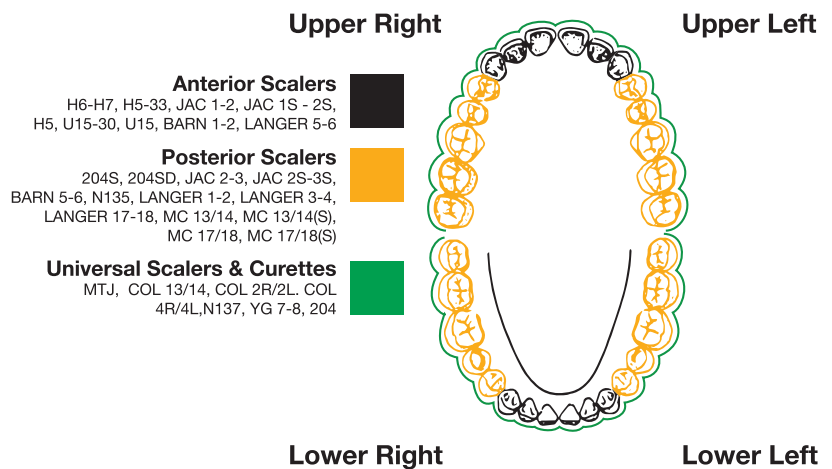

Scalers & Curettes

Follow us on Facebook and LinkedIn

1-877-284-8261

www.atitan.com